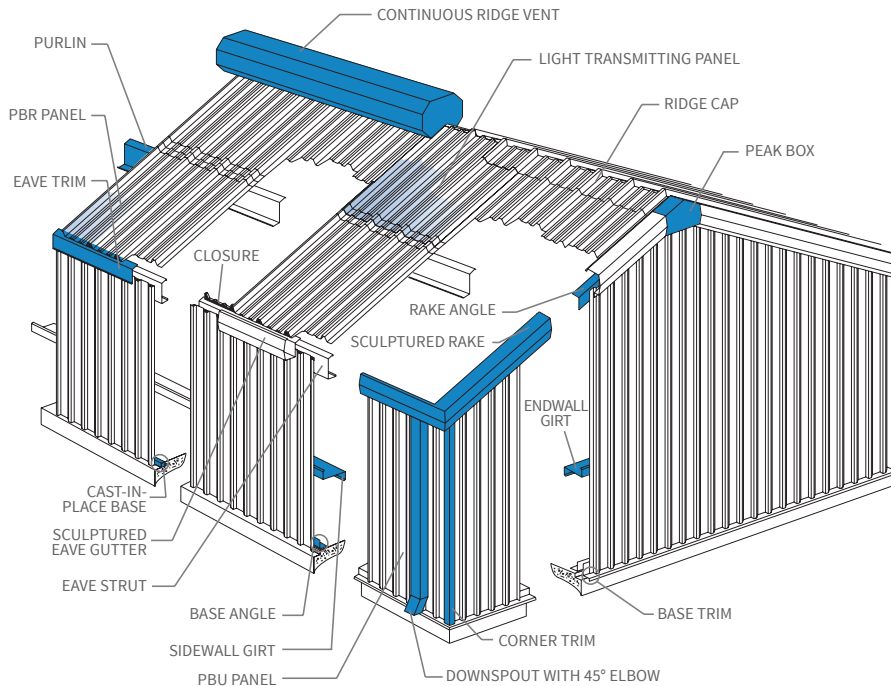

CLASSIC GREEN*

AVAILABLE ACCESSORIES

- Hat and Channel Sections
- Light Transmitting Panels
- Vents
- Roof Jacks
- Fasteners
- Ridge Caps
- Closures
- Doors
- Windows
- Sealants
- Insulation
- Bracing
- Bolts
- Louvers
- Sliding Door Hardware