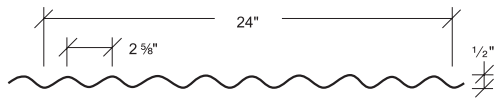

LIGHT STONE*

CLAY

POLAR WHITE

VINTAGE WHITE

Project: HESSE RESIDENCE

STORMPROOF® in BURGUNDY

Final color selection should be made from metal color chips.

Corrugated