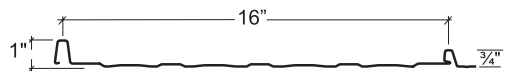

Corrugated

5V Crimp

Perma-Clad®

Slimline®

Stormproof®

WeatherSafe®