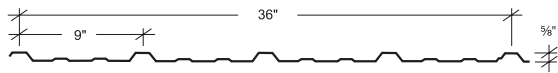

Perma-Clad®